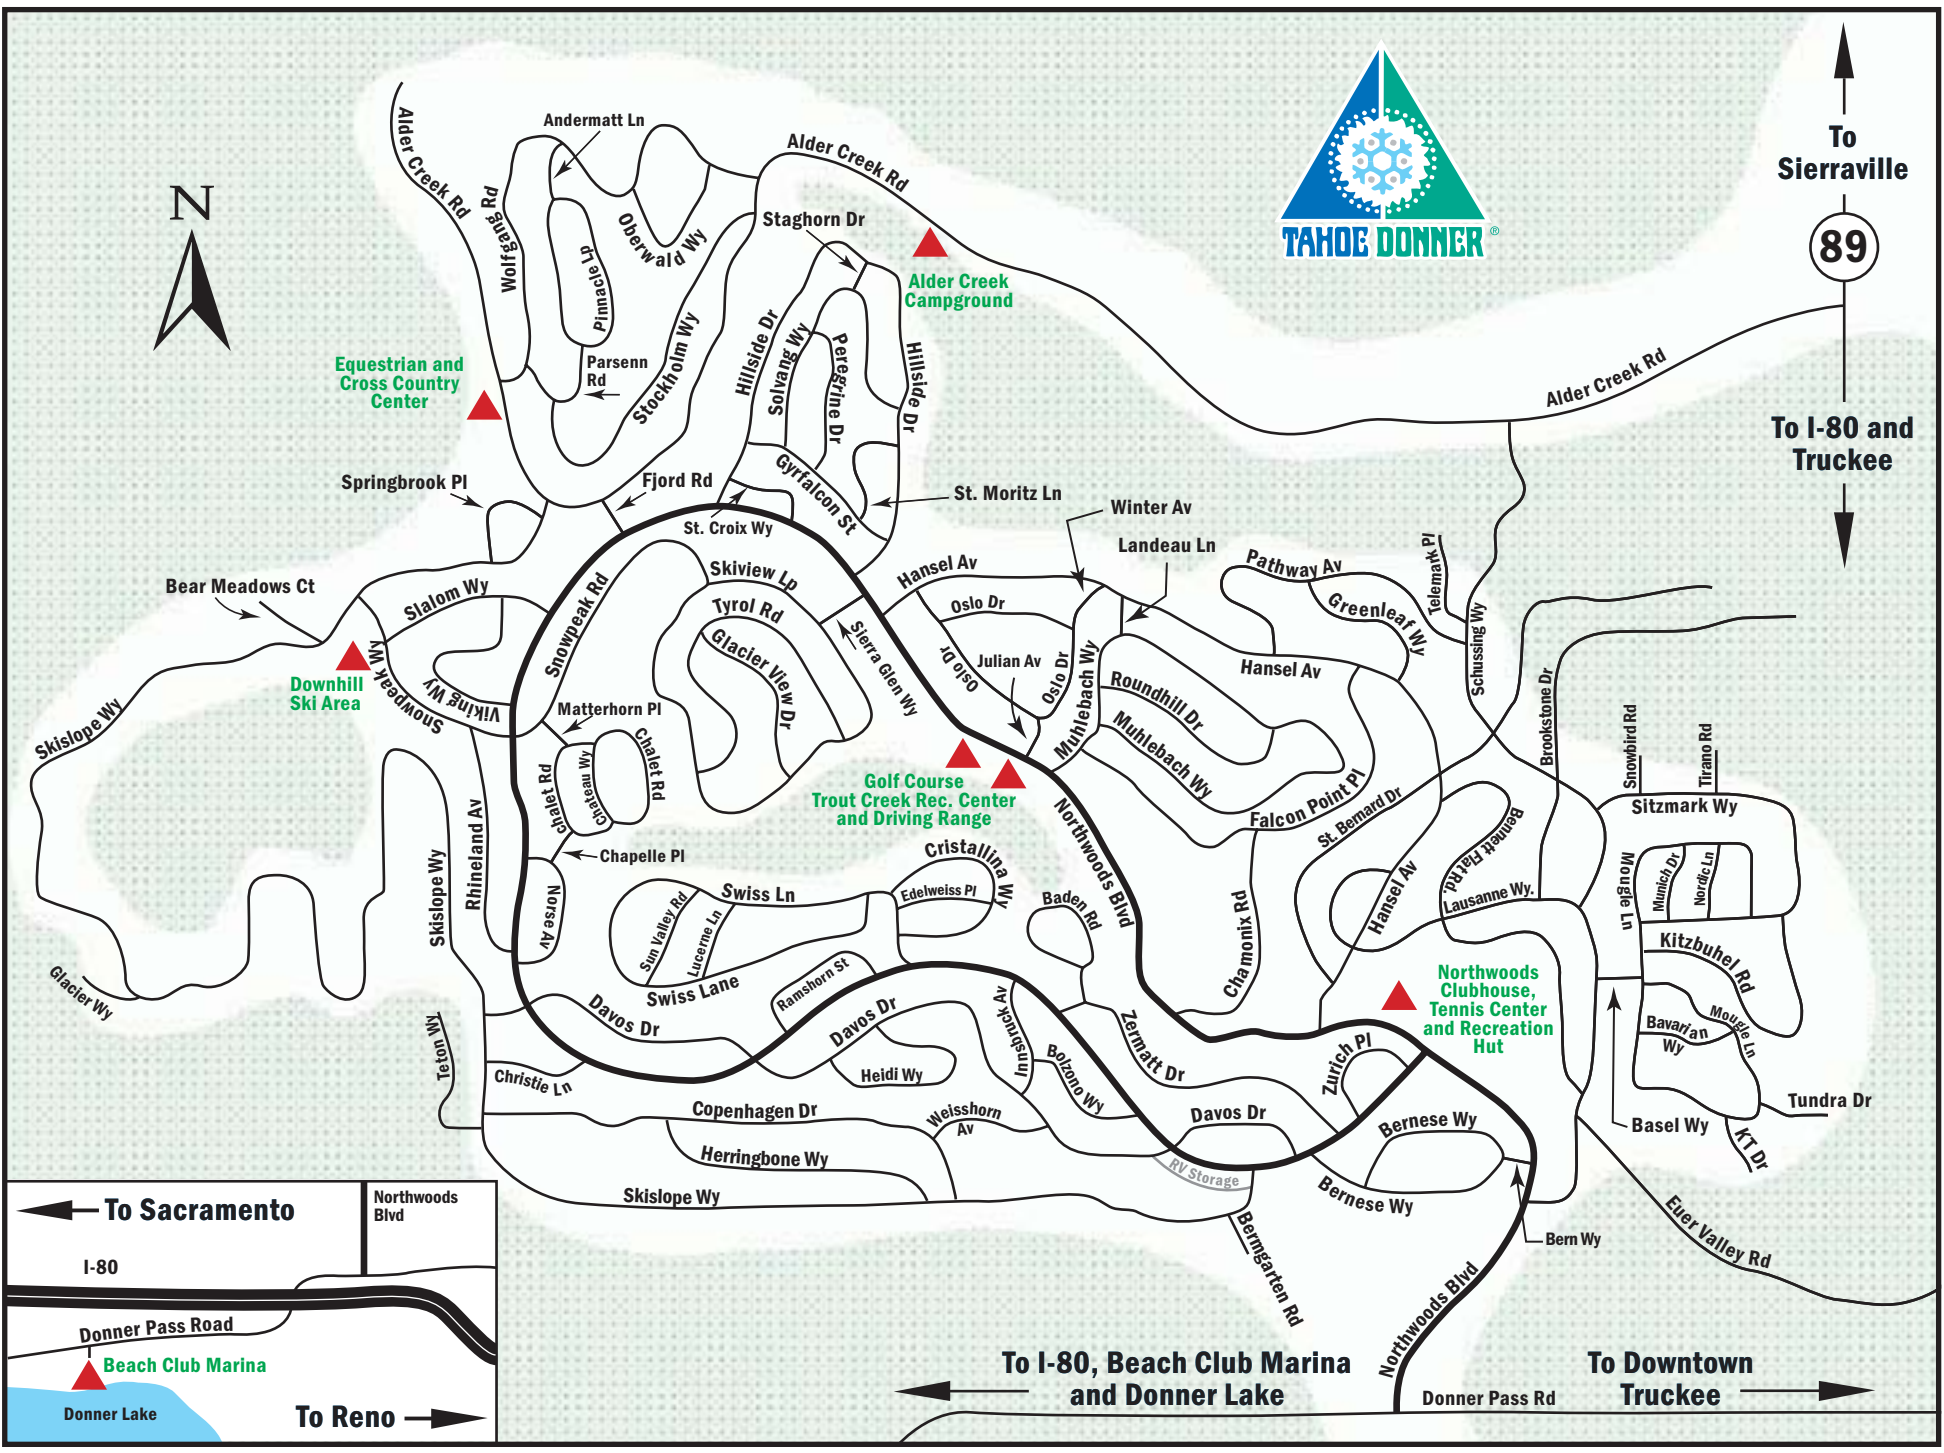

To Sierraville

89

To I-80 and Truckee

To I-80, Beach Club Marina and Donner Lake

To Downtown Truckee

Donner Pass Rd